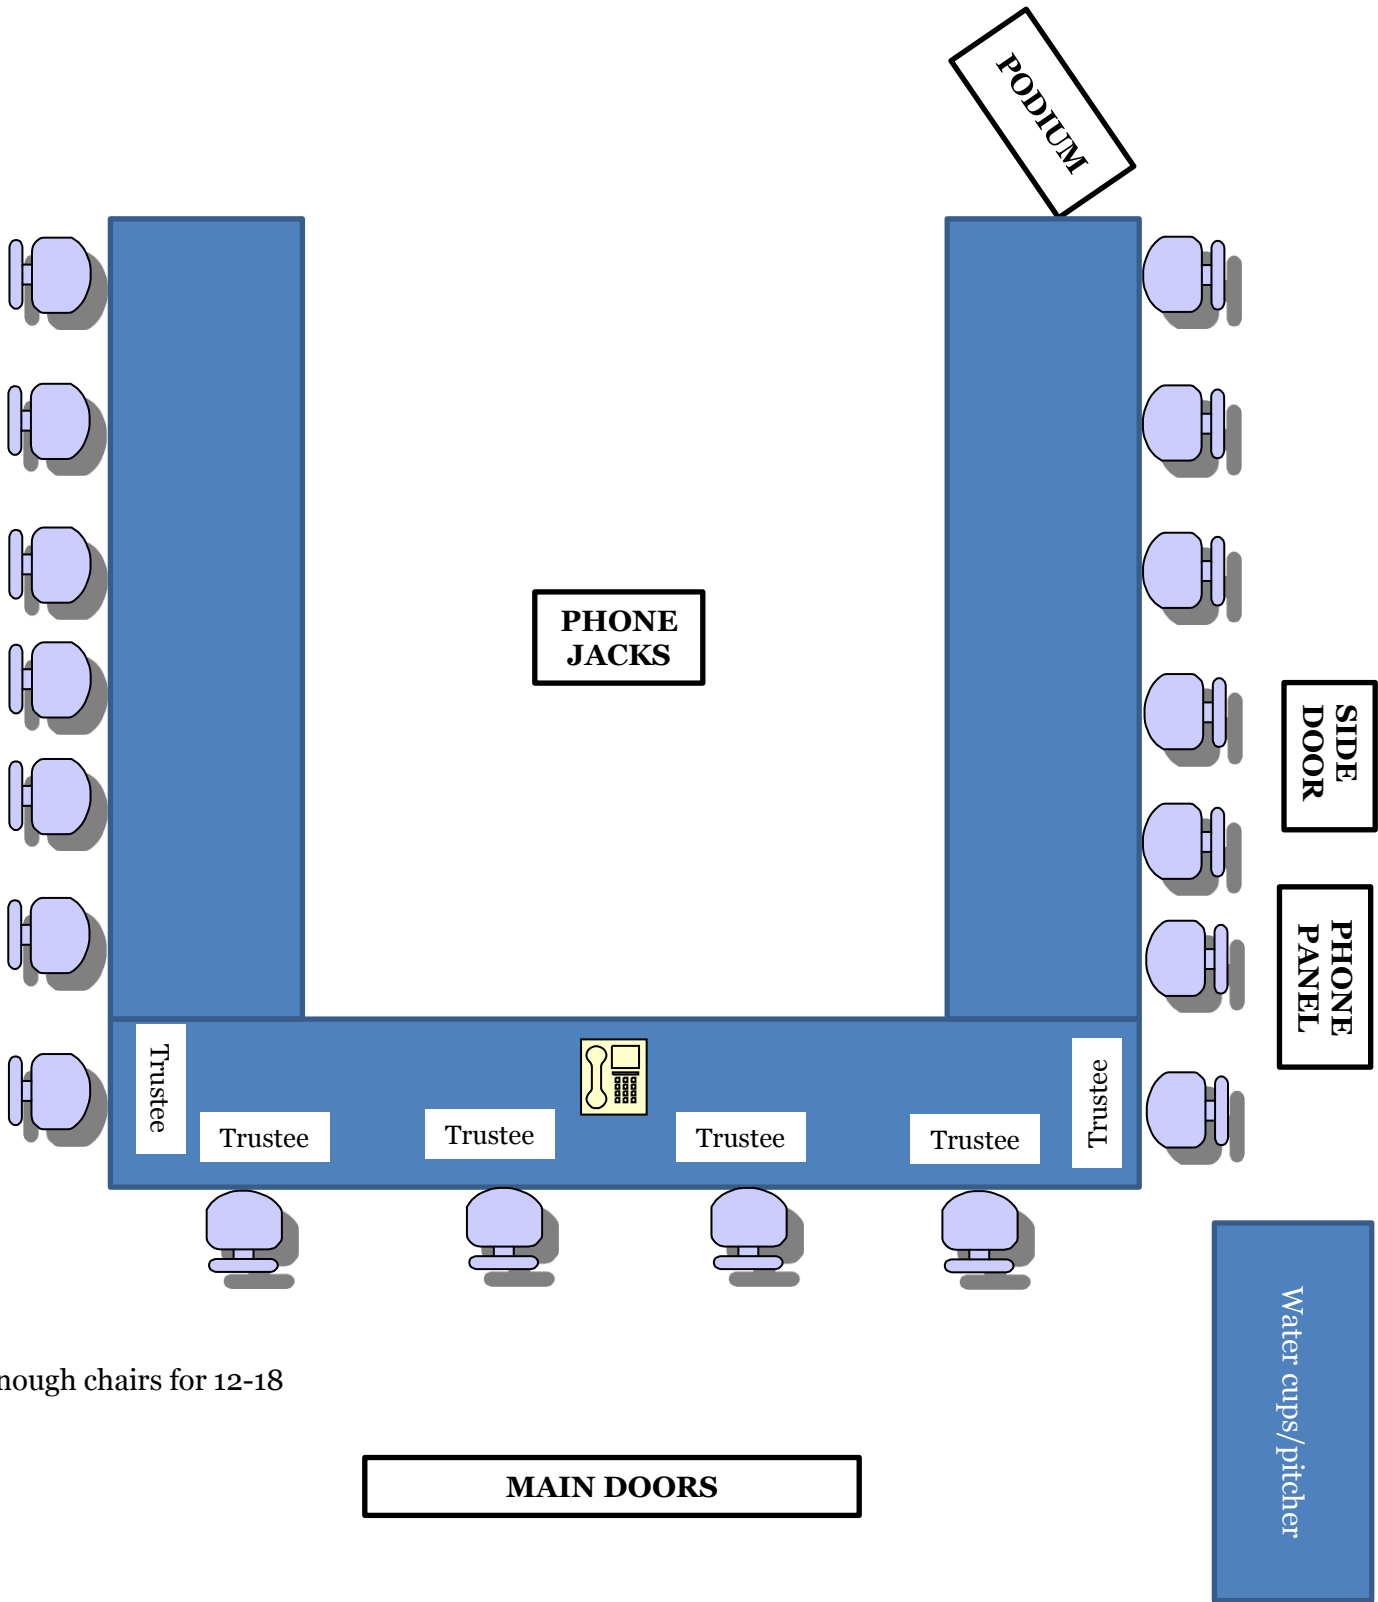

Trust Meeting Room Set-Up

NORTH WINDOWS

Note: Enough chairs for 12-18